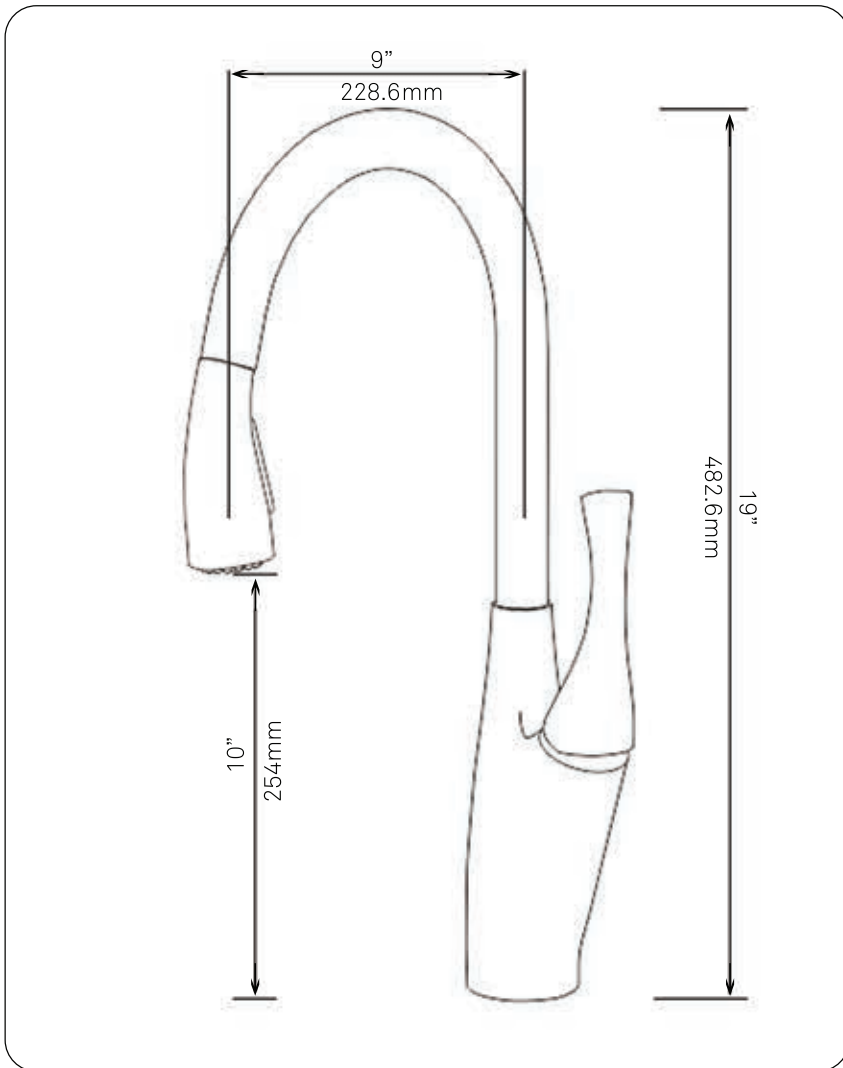

NOTES

Novatto reserves the right (1) to make changes in specifications and materials, and (2) to change or discontinue models, both without notice or obligation. Dimensions are for reference only, see www.NovattoInc.com for finish options and product availability.

Novatto Inc
TOLL FREE 844.404.4242
www.NovattoInc.com